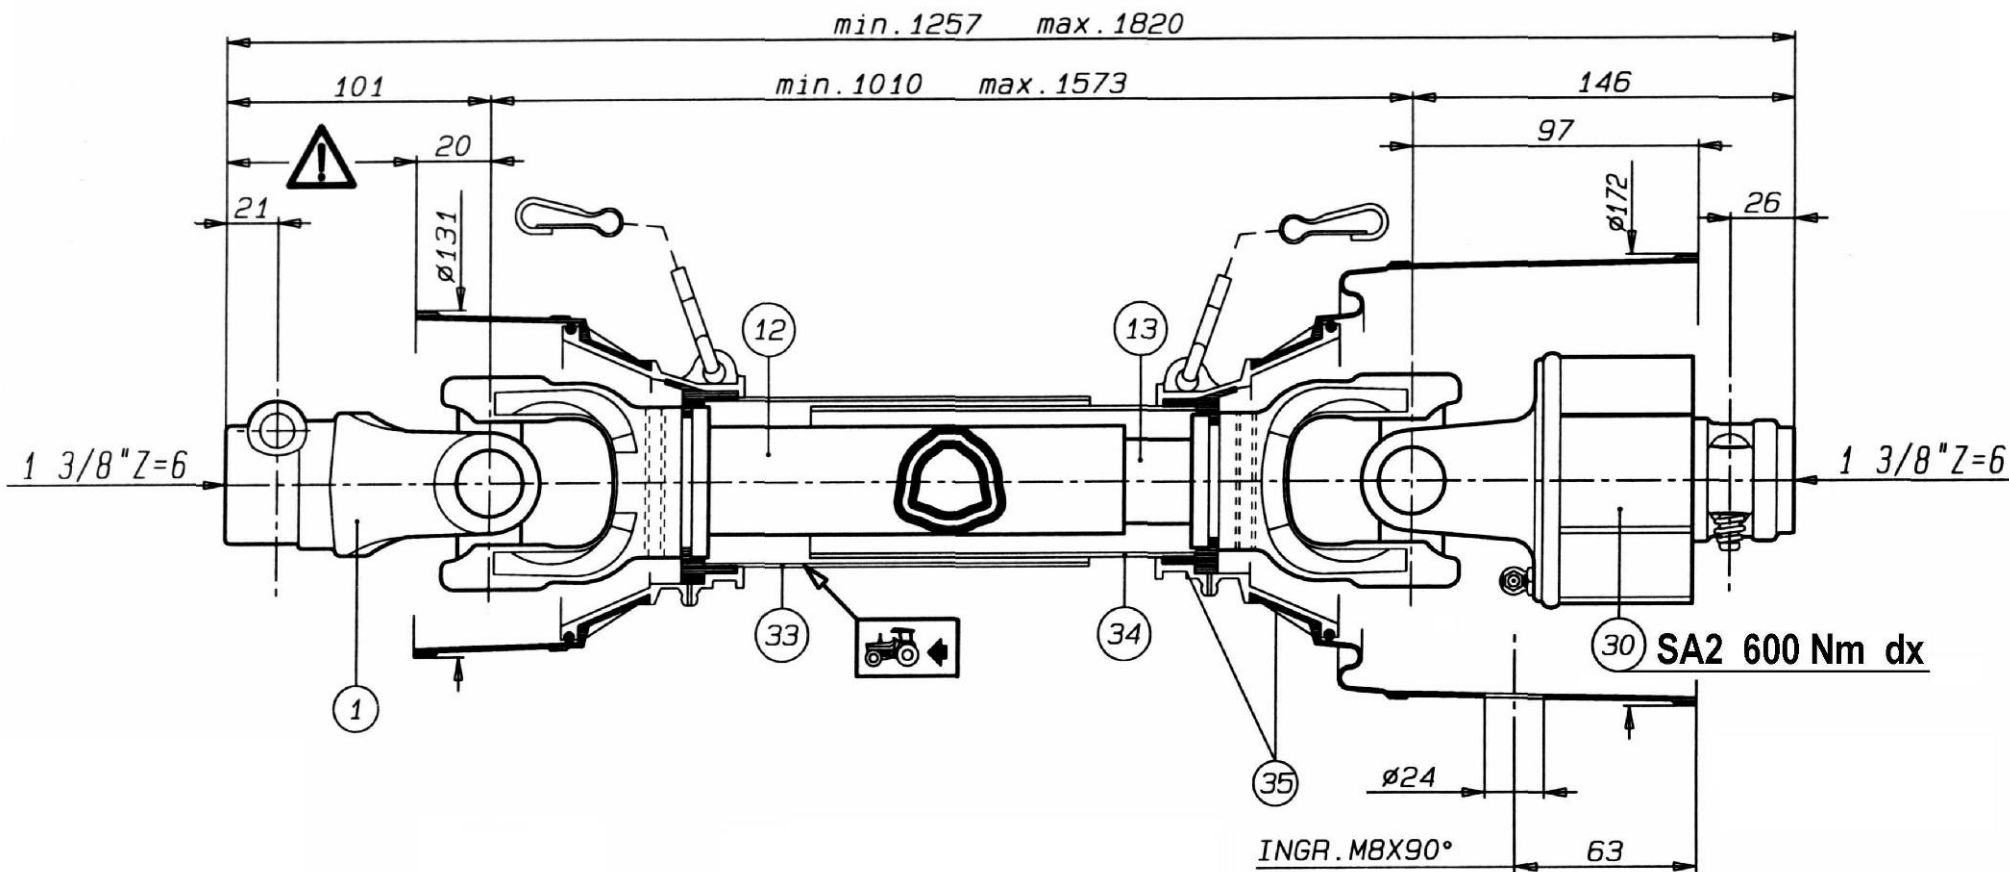

KARDAN.004.0
GELENKWELLE.004.0
P.T.O. SHAFT.004.0
ALBERO
CARDANICO.004.0

Ident: 150011203
ARBRE DE TRANSMISSION.004.0

KARDAN.004.0 Ident: 150011203 (By-Py)
KARDAN.004.6 Ident: 150011263 (SPT)
KARDAN.004.3 Ident: 150011233 (Binacchi)