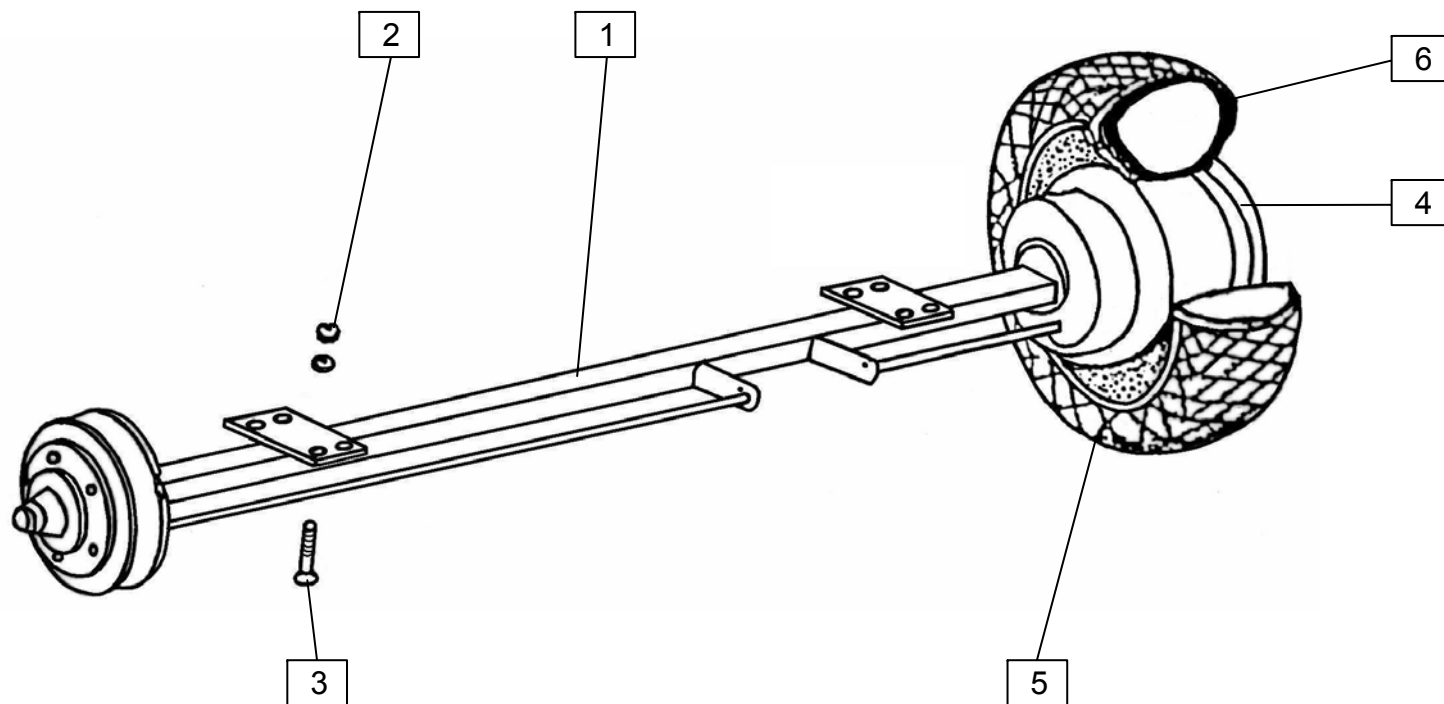

A = ORION 40
B = ORION 60, 60 H

ORION 40=+2682
ORION 60=+2367
ORION 60 H=+2652