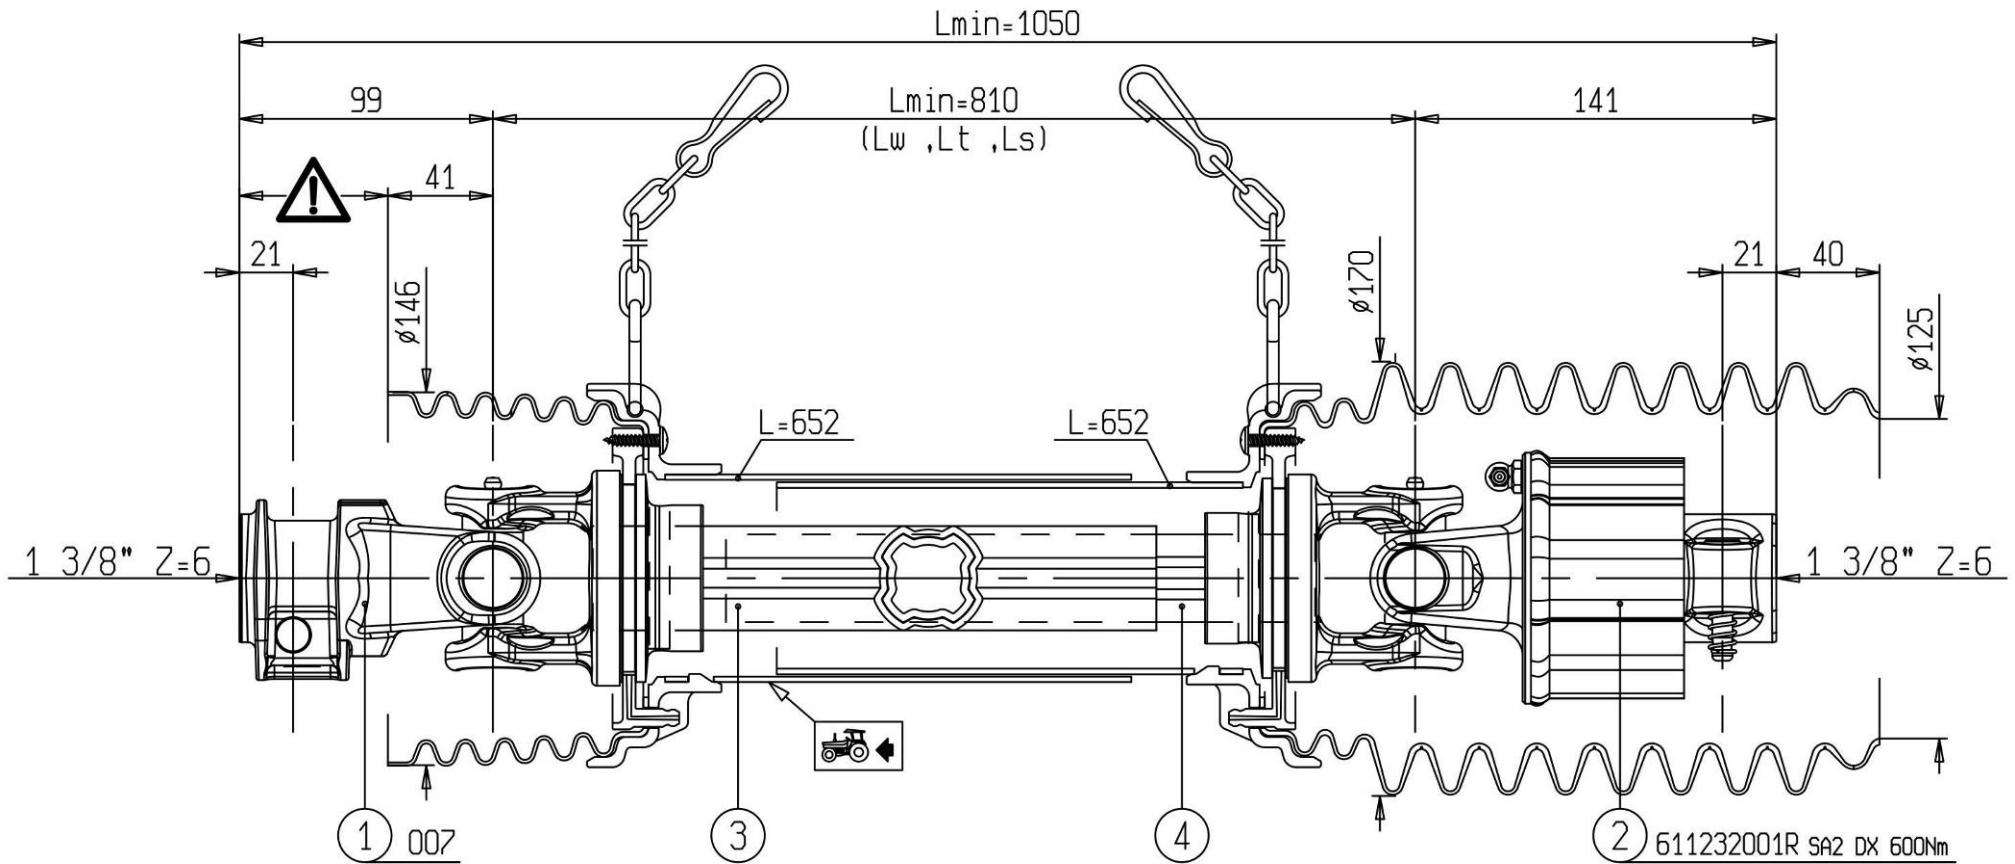

KARDAN.080.0

Ident: 150611902

KARDAN.080.0
GELENKWELLE.080.0
P.T.O. SHAFT.080.0

Ident: 150611902

STAR 350 A = +011